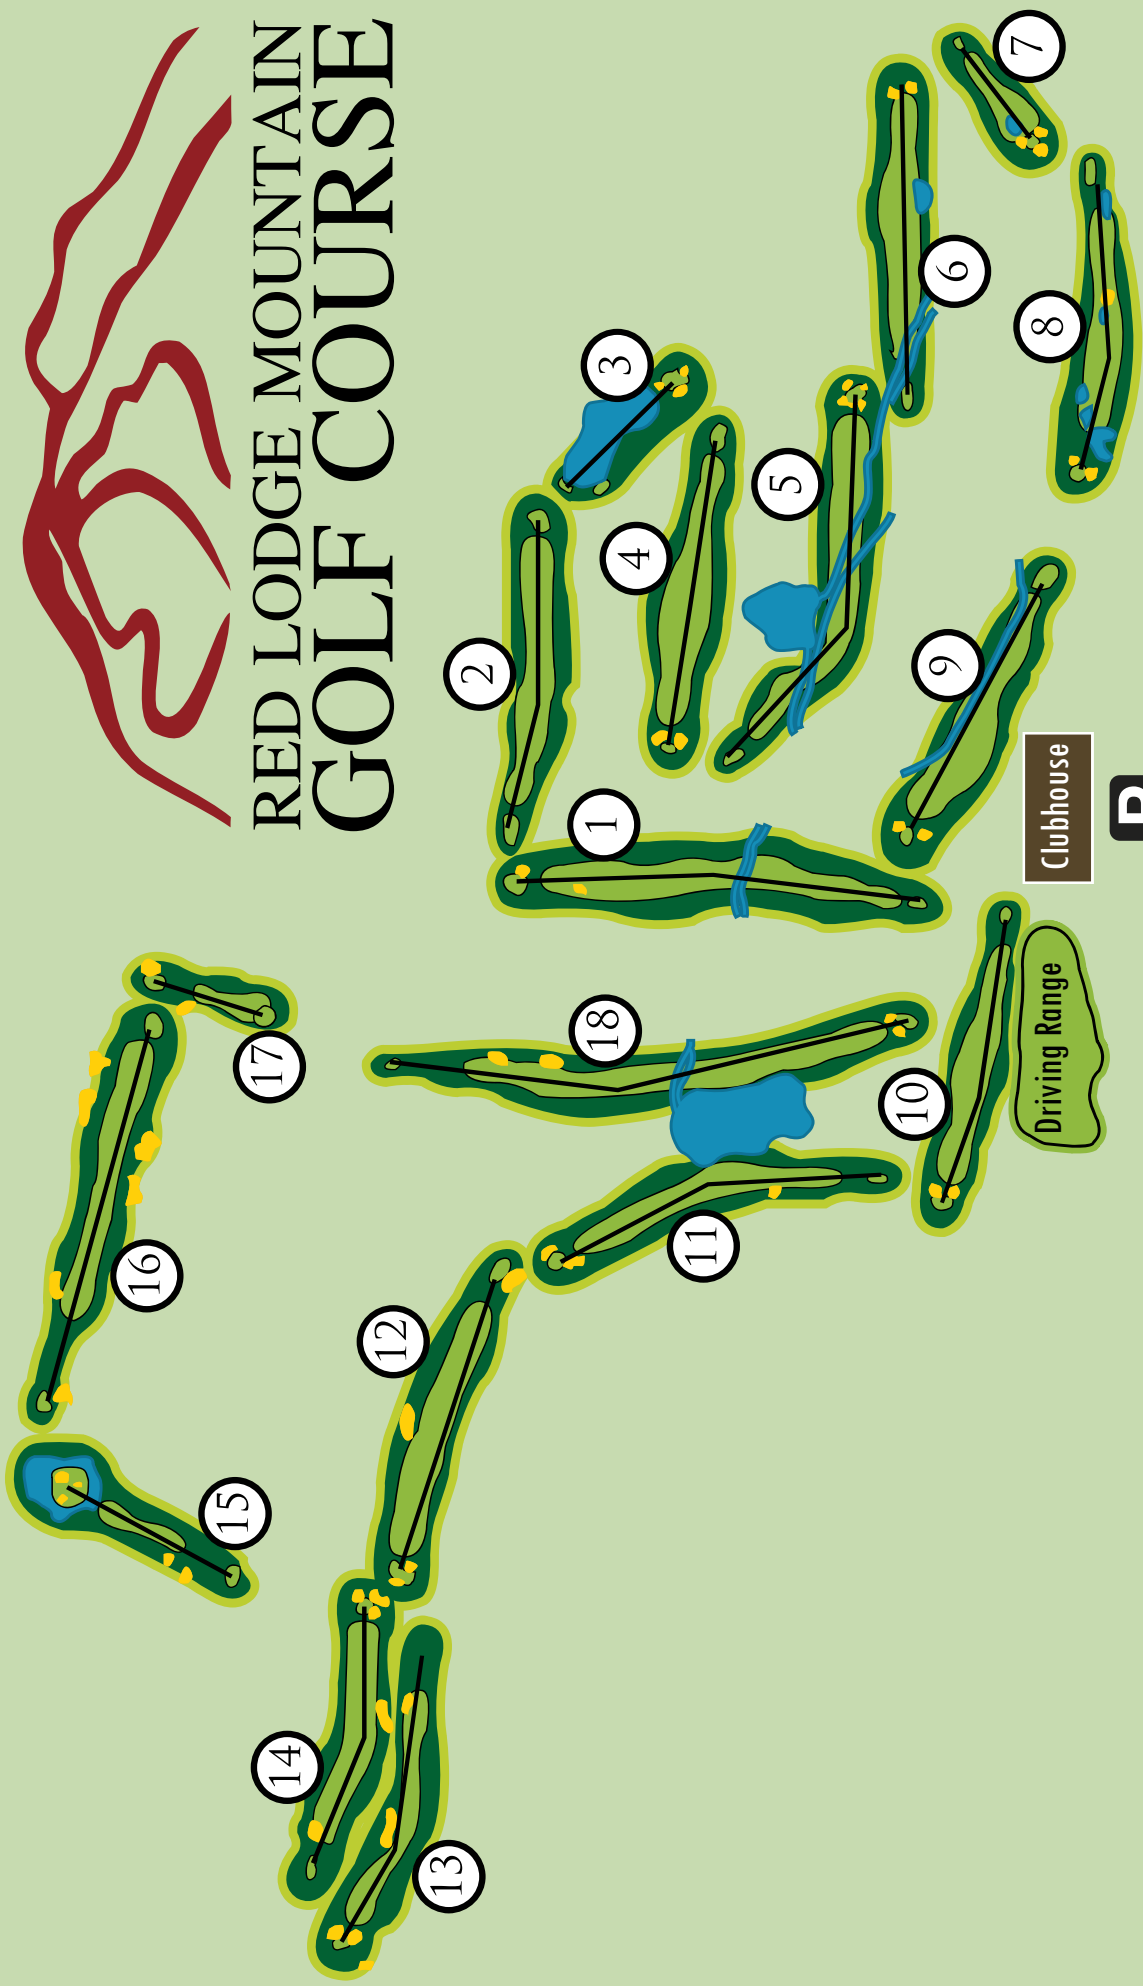

RED LODGE MOUNTAIN GOLF COURSE

Clubhouse

P

Driving Range